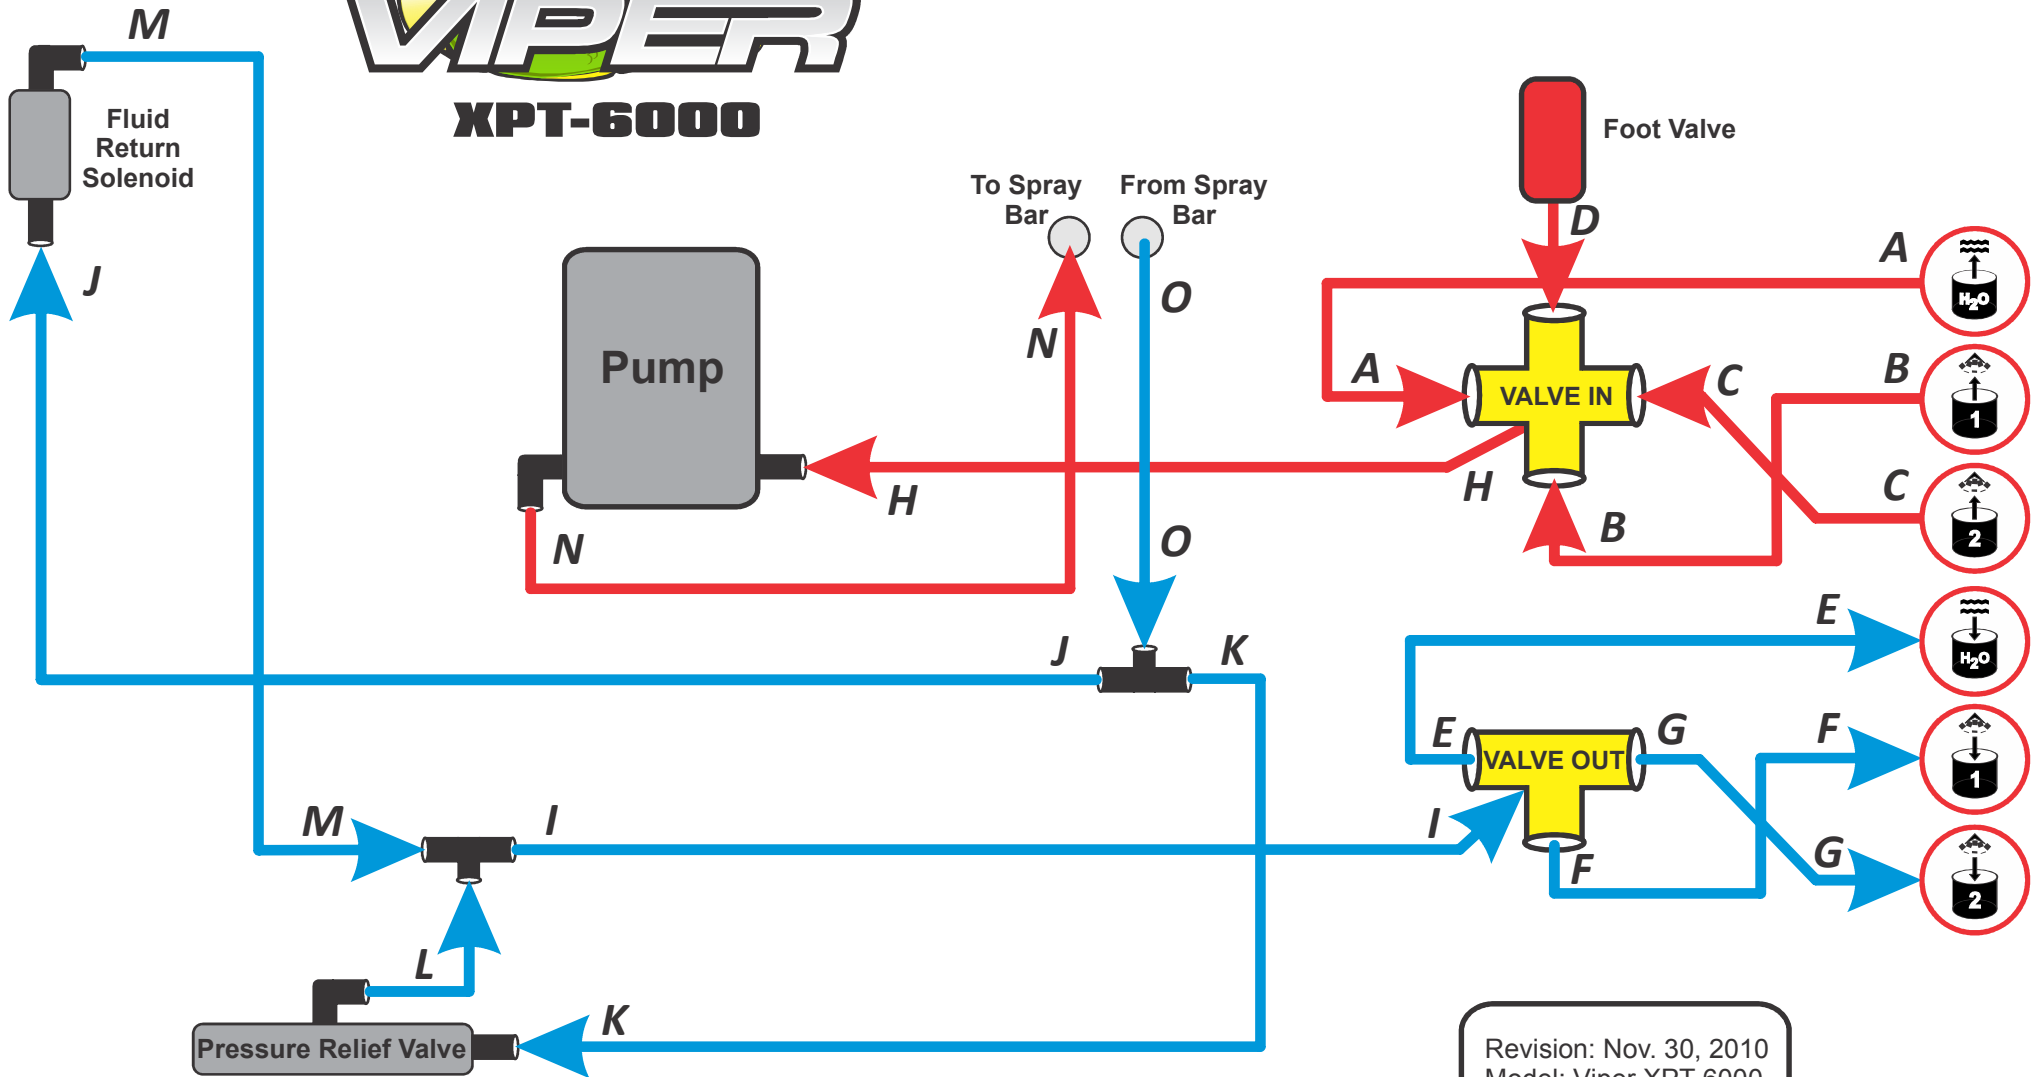

Plumbing Diagram

as Viewed from the
open side of the Control Cabinet

Revision: Nov. 30, 2010
Model: Viper XPT-6000
6 Nozzle Spray System